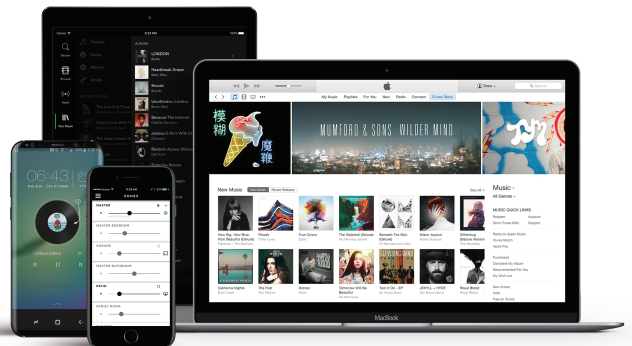

VSSL.

SET YOUR MUSIC FREE

NATIVE STREAMING™

Chromecast built-in

STREAM FROM APPS YOU ALREADY KNOW AND USE
NO THIRD PARTY APPS NECESSARY

THE POWER OF VOICE CONTROL

ALEXA | GOOGLE ASSISTANT | SIRI

USE SIMPLE VOICE PROMPTS TO STREAM
YOUR MUSIC TO ANY ZONE

Chromecast built-in

MUSIC TO YOUR EARS

VSSL has made it easier than ever to stream your music from any device using Airplay 2 and Siri, Chromecast Built-in and the Google Assistant, Alexa Cast and Alexa, Spotify Connect, or Bluetooth. Simply use the devices and apps you already know and use, no third-party apps needed. The A.3x has made listening to the music you love even easier by integrating the power of voice control. Simply ask the Google Assistant, Alexa or Siri to play music to any zone. The A.3x was designed to grow with your home audio system and seamlessly pairs with the VSSL six zone (A.6x) and single zone (A.1x) music streaming systems. With VSSL you can have multiple rooms playing in complete unison while others stream their own playlist.

A.3x SPECIFICATIONS:

Zones: 3
Channels: 6
Amplifier: Class D, 50 watt @ 8 Ω RMS, 75 watt @ 4 Ω RMS
Inputs: (3) Matrixed Analog, (1) Optical, (1) IR, (1) Network
Wireless Inputs: Airplay2/Chromecast built-in/Spotify Connect/Alexa Cast/
Outputs: (3) Matrixed Analog, (1) Network

EQ: 7-band adjustable
S/N Ratio: >101 dB
Frequency Response: 20 - 50,000 Hz
Rack Space: 1U
Operating Voltage: 115-230 VAC 50/60 Hz auto switch
Dimensions (No Feet): 17" W x 1.72" H x 10.6" D
Dimensions (With Feet): 17" W x 2.42" H x 10.6" D